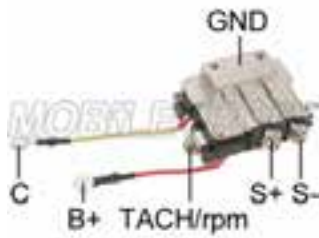

IG-T001

*System: Inductive / Pick up

Replaces

- **DENSO :**
  131300-0011   131300-0120
- **HITACHI :**
  L130-5046
- **LUCAS :**
  DAJ403
- **TOYOTA :**
  89620-14210   89620-32020

Used On

TOYOTA		
CAMRY	1.8(SV 10)	1982-1985
CAMRY	1.8/2.0	1983-1990
COROLLA	1.3, 1.6(incl.Kat)	1984-1990
COROLLA II	1.8	1985-1990
CORONA	2	1983-1986