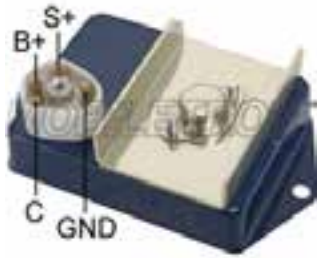

IG-C411

*System: Inductive / Pick up
*4 PINS

Replaces

CHRYSLER :

3656900   3755550   4111850

Used On

CHRYSLER

Dodge Truck	With Chrysler Dist	1979-1985
PASSENGER CARS		1972-1985