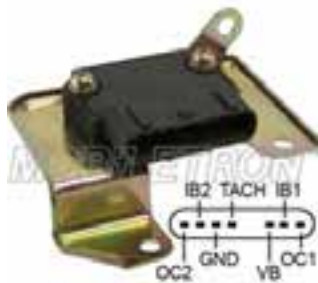

IG-M016

*System: ECU Control Signal (Square Wave)

Replaces

MITSUBISHI :
J723T J9T03471 J9T03571
MITSUBISHI MOTORS :
MD152999 MD160535

Used On

CHRYSLER	
Imports	1991-1995

IG-M017

*System: ECU Control Signal (Square Wave)