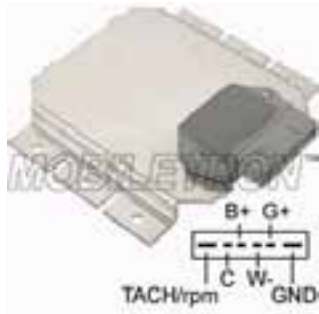

VOLKSWAGEN

Corrade	2.0 16V	1992-ON
Passat	2.0GL 16V	1989-ON

IG-B014

*System: Inductive / Pick up
*New Version

Replaces

BOSCH :
0-227-100-019

Used On

RENAULT