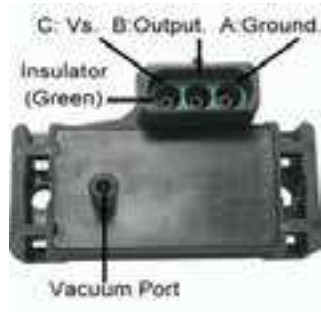

MS-D17

Replaces

GM :
17112715

Used On

GM

GM Light Trucks	1992-1995
Oldsmobile	1992-1995